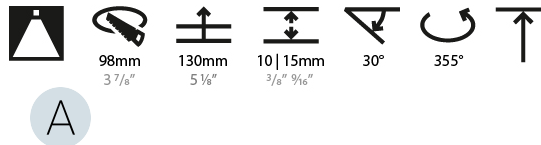

PHYSICAL

Shape: Square
Length (mm): 107
Length (in): 4 3/16
Width (mm): 107
Width (in): 4 3/16
Depth (mm): 112
Depth (in): 4 7/16
Ceiling Thickness (mm): 10 / 12.5 / 15
Ceiling Thickness (in): 3/8 or 1/2 or 9/16
Min. Recessing Depth (mm): 130
Min. Recessing Depth (in): 5 1/8
Light Distribution: Adjustable / Downlight
Weight (kg): 0.479
Weight (lbs): 1.06
Fixture Finish: SSR / BKV / CWI / CRY / HAB / UFT / ITA / RUA / FTG / MYG / LOD / PUS / FRO / FUP / KIA / POP / BLS / SPG / MEY / GOH / GUM / CHC / COM / ABZ / JAG / OBR / MOS / ROR
Fixture Material: Aluminum Die Cast
Cut-out Measurements: 98mm / 3 7/8"

ELECTRICAL

Lamp Type: LED (Zhaga Standard)
Input Wattage (W): 16.5
Total Output Wattage (W): 14
Dimming: Tri-Mode (Non-Dimming and Phase Dimming (120Vac only) and 0-10V Dimming)
Driver Included: No
Driver Location: Recessed Housing
Driver Type: Constant Current - Universal
Driver Class: Class 2
Housing: See components
Input Voltage (V): 120 - 277
Constant Current (MA): 500

LED

Number of LEDs: 1
Color Temperature (°K): 2700 / 3000 / 3500 / 4000
Max. Delivered Lumen (lm): 940 / 980 / 1029 / 1050
Nominal Lumen (lm): 1386 / 1438 / 1511 / 1542
CRI: >90 CRI
Lamp Life (hrs): 50000

OPTICAL

Reflector°: 20 / 40 / 60
Adjustability: Rotational 355°; Tilt 30°

RATINGS AND CERTIFICATIONS

Certified By: Certified for North American Standards
IP rating: IP20