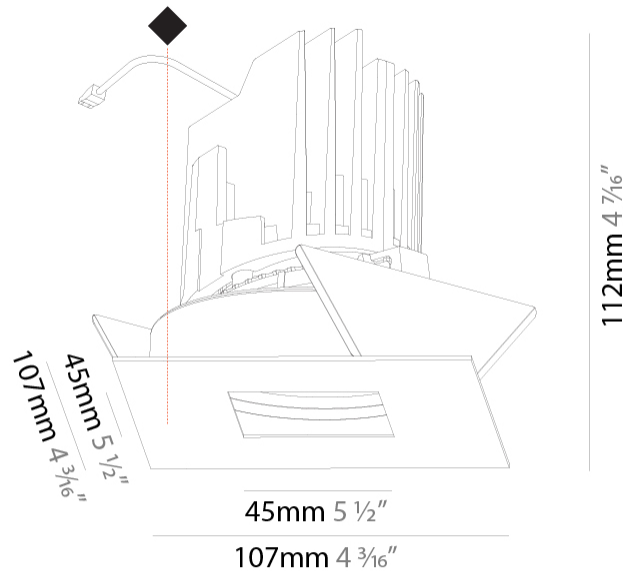

GENERAL

Series: Bioniq
 Subseries: Bioniq Square Pinhole
 Brand: Prolicht
 Division: Architectural
 Mounting Type: Recessed
 Mounting Location: Ceiling
 Subcategory: Downlight

PHYSICAL

Shape: Square
 Length (mm): 107
 Length (in): 4 3/16
 Width (mm): 107
 Width (in): 4 3/16
 Depth (mm): 112
 Depth (in): 4 7/16
 Ceiling Thickness (mm): 10 / 12.5 / 15
 Ceiling Thickness (in): 3/8 or 1/2 or 9/16
 Min. Recessing Depth (mm): 130
 Min. Recessing Depth (in): 5 1/8
 Light Distribution: Adjustable / Downlight
 Weight (kg): 0.479
 Weight (lbs): 1.06
 Fixture Finish: SSR / BKV / CWI / CRY / HAB / UFT / ITA / RUA / FTG / MYG / LOD / PUS / FRO / FUP / KIA / POP / BLS / SPG / MEY / GOH / GUM / CHC / COM / ABZ / JAG / OBR / MOS / ROR
 Fixture Material: Aluminum Die Cast
 Cut-out Measurements: 98mm / 3 7/8"

OPTICAL

Reflector°: 10
 Adjustability: Rotational 355°; Tilt 30°

RATINGS AND CERTIFICATIONS

Certified By: Certified for North American Standards
 IP rating: IP20

BIONIQ SQUARE PINHOLE RECESSED

A35374-

PROJECT